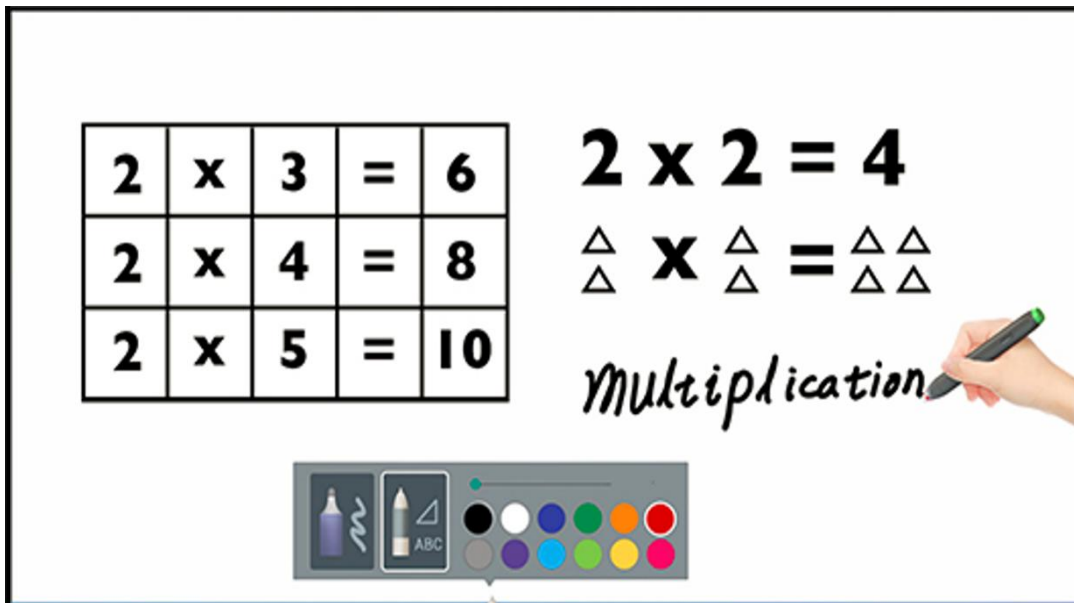

9. Whiteboard Software

Main features:

- Professional whiteboard software under Android OS with Friendly operation interface;
- Annotation function, can annotate on any interface, and the annotation content can be saved locally in the machine;
- Pictures and other format files can be opened in whiteboard software;
- Built in various geometric shapes;
- Selectable brush thickness and transparency;
- Multiple brush colors and artboard background colors to choose from;
- Whiteboard software supports no language character limit input;
- Clear the entire page with one click;
- The side bar displayed on all interfaces provides convenient operation;
- Can be exported to PDF and EWB file;