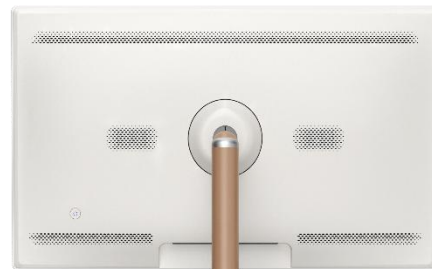

***HDFocus* Specification**

Unique Shape Kiosk

32 Inch Unique Shape Kiosk HD-32U-T (with battery)

1. Product Outlook

Overview

Back

2. Main Features

- ◆ High end design, thinnest part of the body only 18mm, the ultra-narrow bezel is 18mm;
- ◆ Five silent rollers allow for any movement;
- ◆ Flexible screen angle and height adjust;
- ◆ Built in gravity sensor, Auto-rotating screen;
- ◆ Full HD brand new original panel;
- ◆ Built in sensitive 10 points capacitive touch;
- ◆ Magnetic suction autofocus 13M pixels camera(optional);
- ◆ Built in 12,000 mAh battery, super long battery life, up to 6 working hours;
- ◆ Professional whiteboard software, user friendly;
- ◆ Support Bluetooth remote control(optional);
- ◆ Built in Eshare wireless projection, supports mobile screen projection;
- ◆ Android OS 12.0 version, installed Google, YouTube, TikTok, etc.. ;
- ◆ Support WIFI 2.4G/5G network;
- ◆ ISO9001 and ISO14000 certified;

3. Display

Display Screen	32" TFT-LCD
Panel Backlight	LED Backlight
Display Ratio	16:9
Color	16.7M colors 100%SRGB
Display area	698.4 × 392.85 mm
Resolution	1920*1080
Brightness	250-300cd/m2
Contrast	≥ 1200:1
View Angle	89° left and right, up and down
Screen Response Time	8 ms
Life time	Over 50000hrs

5. Camera(optional)

Sensor Type	CMOS
Pixel	13M pixels
Resolution	1920*1080
Field Angle	95°
Focus mode	Autofocus
Connect	External wireless magnetic suction

6. Touch

Touch Type	Capacitive Touch
Points	10 points
Touch Recognition	> 1.5mm(Finger, touch pen opaque objects)
Scanning Accuracy	4096*4096
Scanning Rate	200Hz
Response Time	Less than 5ms
Communication	USB2.0
Life Time	Over 80,000,000 touches

7. Others

Microphone	Noise reduction MIC
Speaker	5W*2
Voltage	DC 24V
Battery Capacity	12000MAH
Power	24V 5A
Physical Buttons	Power button*1
Product Net Dimension	1415.9*736.11*428mm
Gross Weight	18.8KG
Package Dimension	876*177.8*550mm (screen) 1320*284*154mm (pillar) 504*140*514mm (chassis)
Package Weight	9.64KG (screen) 5.58KG (pillar) 9.14KG (chassis)