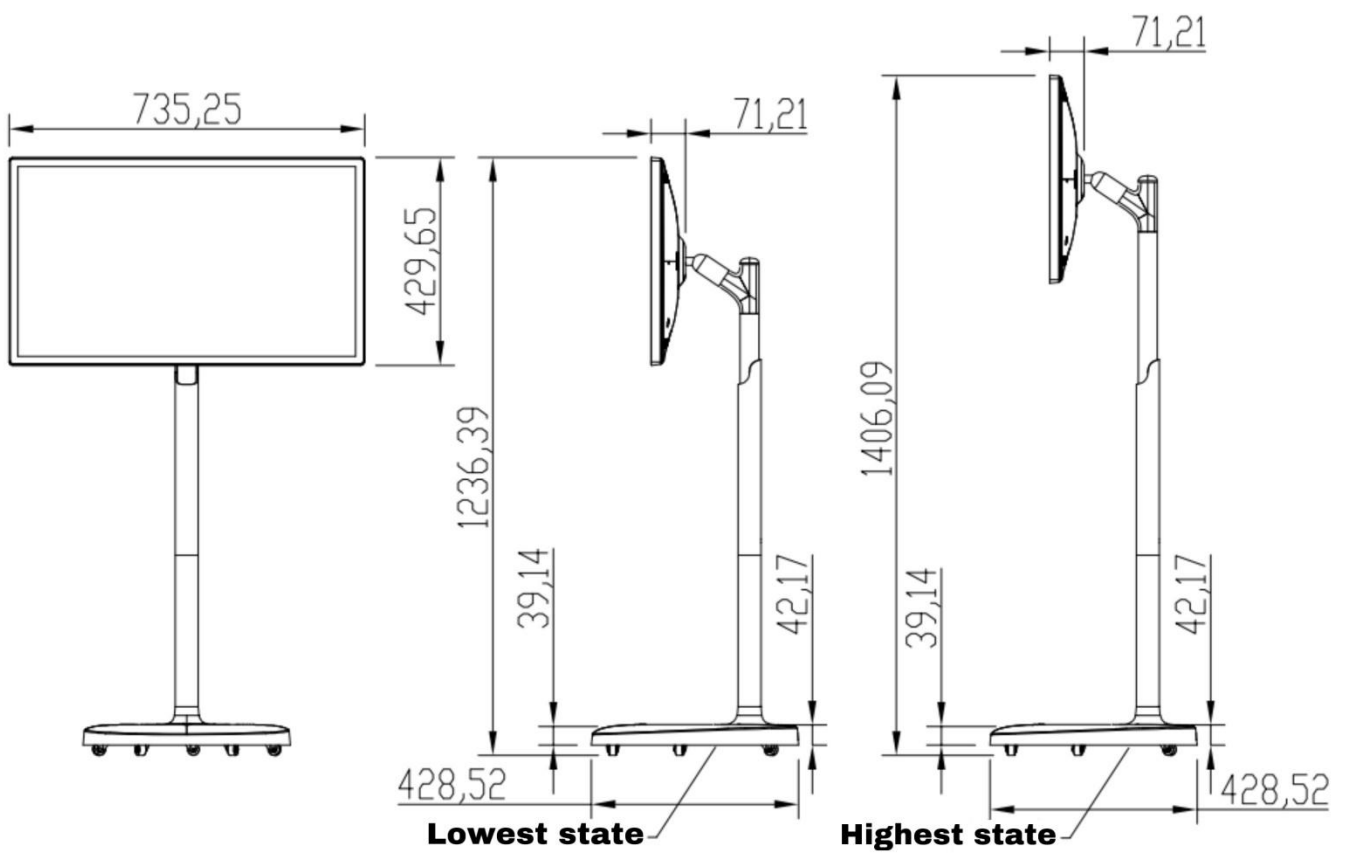

8. Dimension